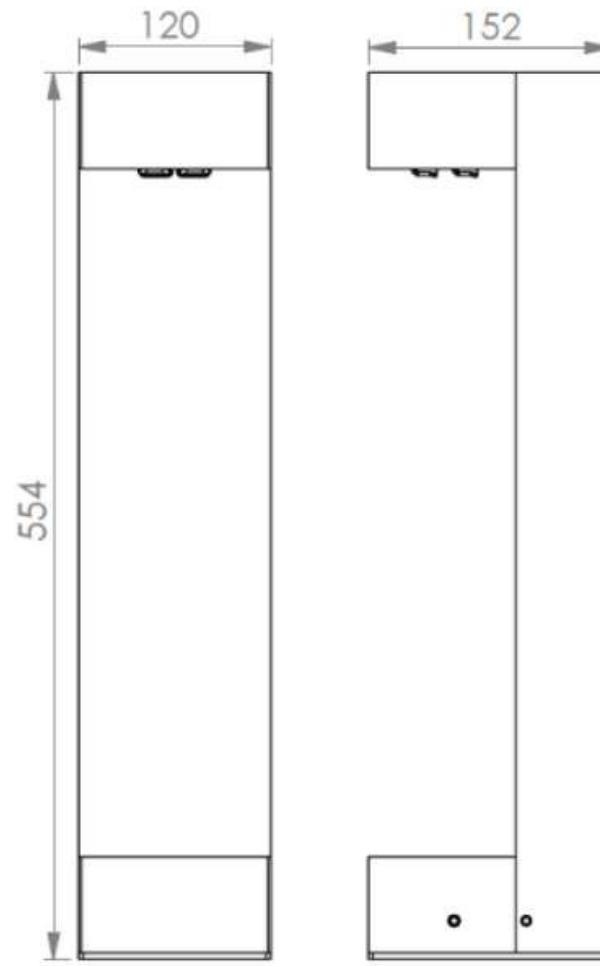

MODEL /SIZE	PEGGY
INTERIOR/EXTERIOR	INTERIOR / EXTERIOR
LED	CREE / SAMSUNG / SEOUL
POWER	10W
CCT	2700K-3000K-4000K-6500K
CRI	80+
VOLTAGE	180-265 VAC
BEAM ANGLE	ASYM
LUMEN OUTPUT	850LM
STORAGE TEMPERATURE	-40C / +80C
OPERATING TEMPERATURE	-40C / +60C
CONTROL	ON-OFF / DALI
DIMENSIONS (mm)	W/H/L: 120/152/554
HOUSING	EXT ALU
CABLES	RUBBER
WARRANTY	5 YEARS
IP	65

GAMMA ANGLES:

ASYM