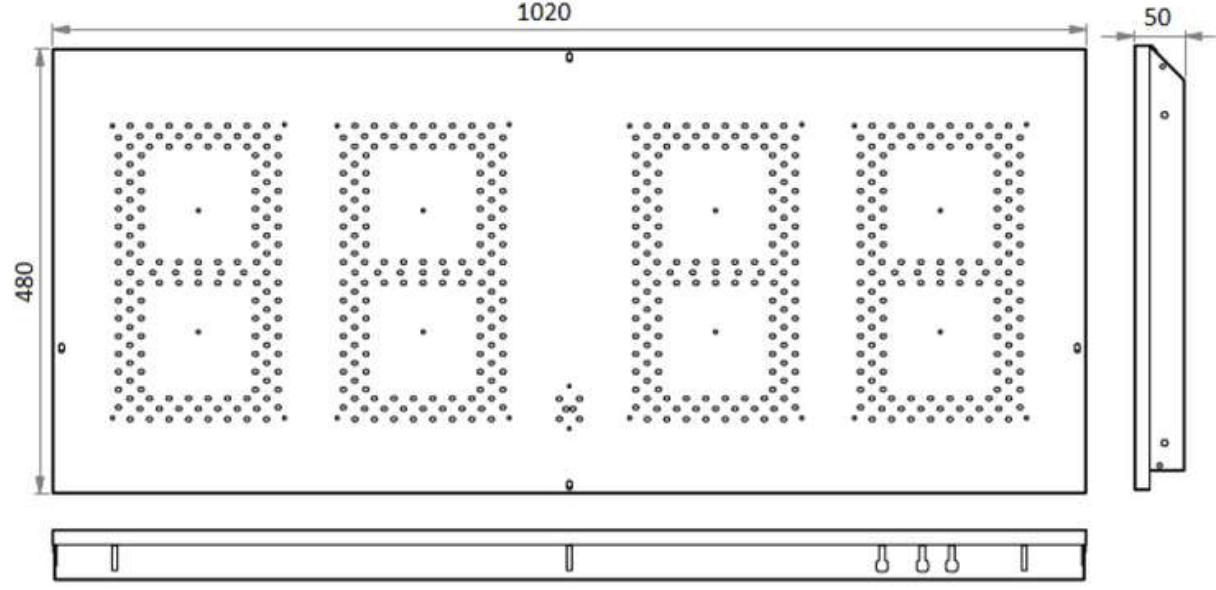

OPTIONS	SPECT	SIGN 1020X480X50
INPUT	RATED INPUT VOLTAGE	220-240V AC
	RANGE OF INPUT VOLTAGE	110-240V AC
	FREQUENCY (Hz)	50/60 Hz
OUTPUT	PANEL SIZE (mm)	1020x480X55
	DIGIT SIZE (mm)	296,80x165,05
	CCT	6500K
	CRI	80+
	BEAM ANGLE	120°
	POWER CONSUMPTION	<60W
	BRIGHTNESS ADJUSTMENT	% 10-100 DIM
	LED CHIP	CREE / SAMSUNG / SEOUL
	RATED LOAD	48W MAX
ENVIROMENT	OPERATING AMBIENT TEMPERATURE	-40°C / +80°C
	STORAGE TEMPERATURE	-40°C / +80°C
	HUMIDITY	%10-90 RH
	LIFE TIME (Hour)	50.000 @45°C
WARRANTY		5 YEARS