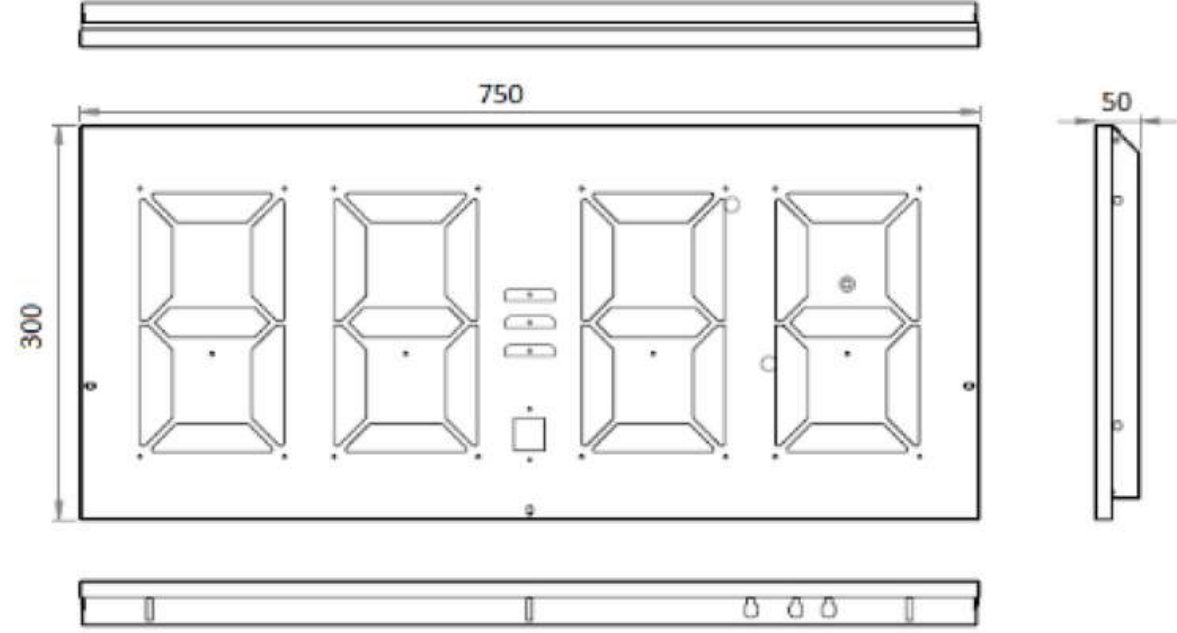

OPTIONS	SPECT	SIGN 750X300X50	
INPUT	RATED INPUT VOLTAGE	220-240V AC	
	RANGE OF INPUT VOLTAGE	110-240V AC	
	FREQUENCY (Hz)	50/60 Hz	
OUTPUT	PANEL SIZE (mm)	750X300X50	
	DIGIT SIZE (mm)	230X127	
	CCT	6500K	
	CRI	80+	
	BEAM ANGLE	120°	
	POWER CONSUMPTION	<50W	
	BRIGHTNESS ADJUSTMENT	% 10-100 DIM	
	LED CHIP	CREE / SAMSUNG / SEOUL	
	RATED LOAD	30W MAX	
	ENVIROMENT	OPERATING AMBIENT TEMPERATURE	-40°C / +80°C
STORAGE TEMPERATURE		-40°C / +80°C	
HUMIDITY		%10-90 RH	
LIFE TIME (Hour)		50.000 @45°C	
WARRANTY		5 YEARS