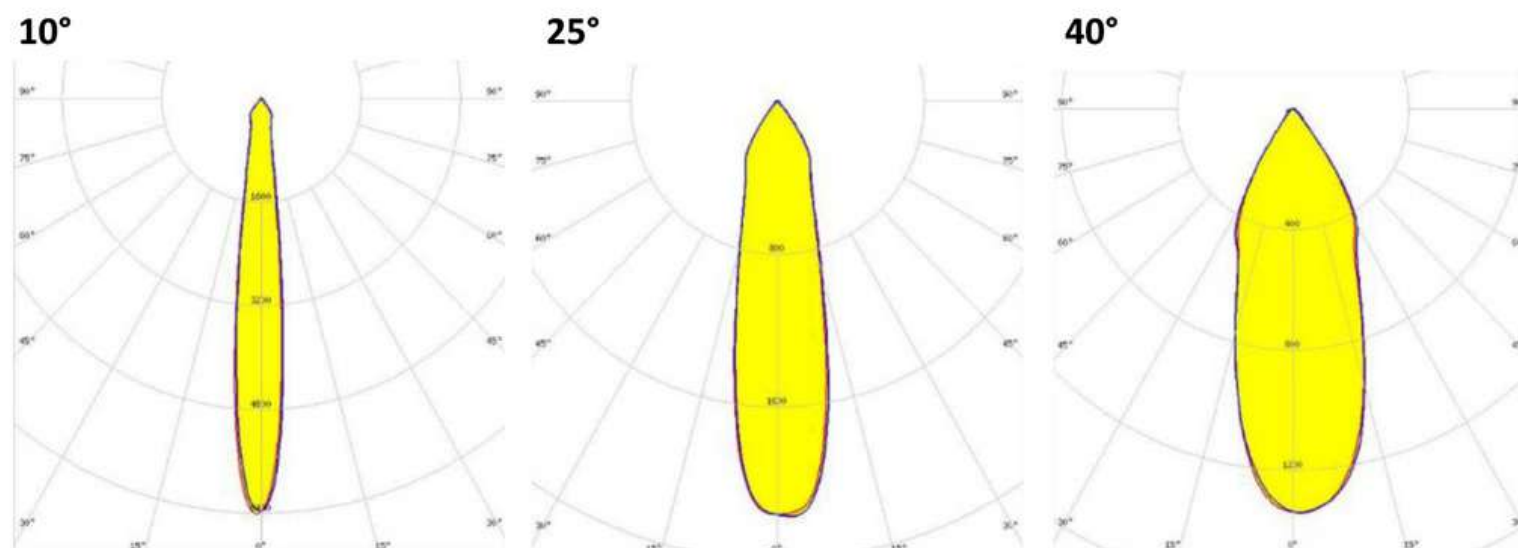

GAMMA ANGLES: