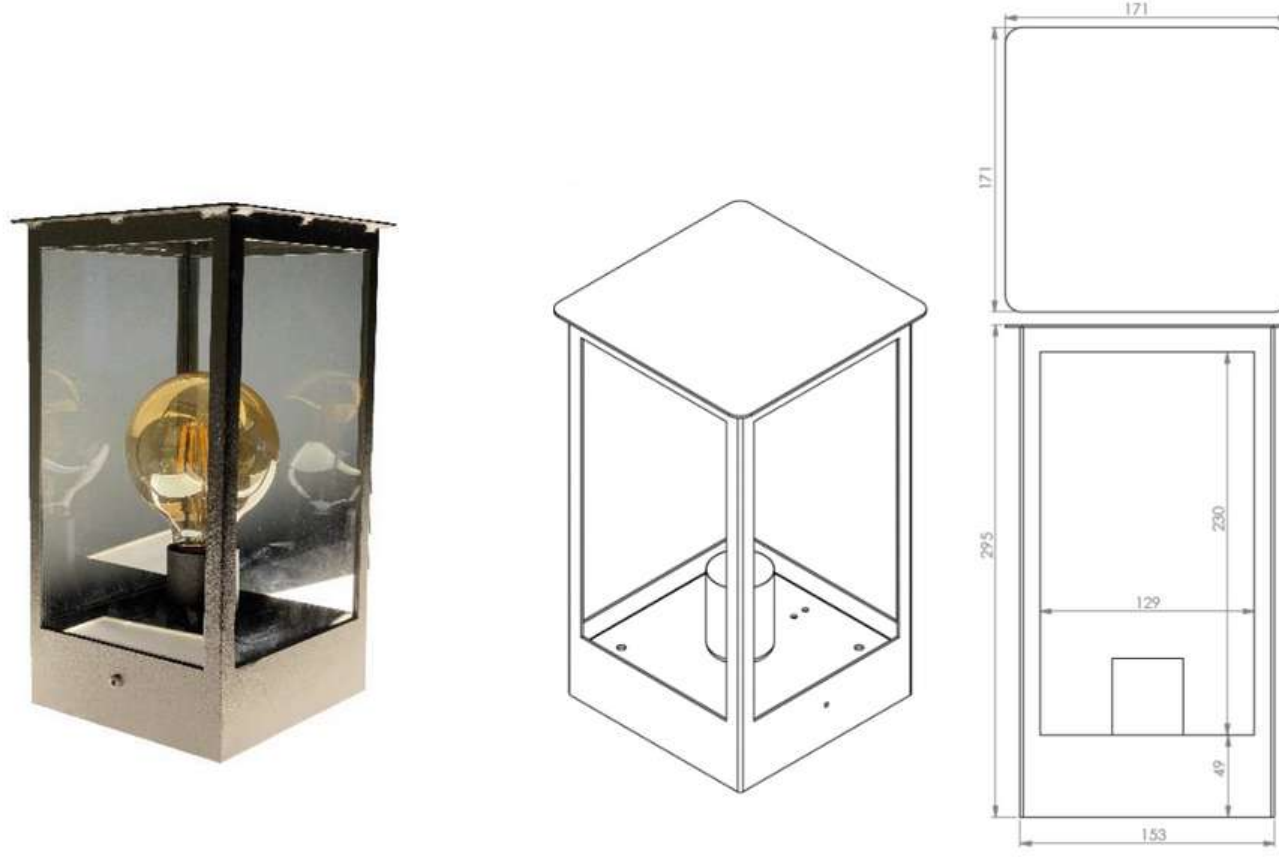

MODEL /SIZE	DINO
INTERIOR/EXTERIOR	INTERIOR / EXTERIOR
LED	LED BULB
POWER	5W
CCT	2700K-3000K-4000K-6500K
CRI	80+
VOLTAGE	180-265 VAC
BEAM ANGLE	360°
LUMEN OUTPUT	300LM
STORAGE TEMPERATURE	-40C / +80C
OPERATING TEMPERATURE	-40C / +60C
CONTROL	ON-OFF
DIMENSIONS (mm)	W/H/L: 171/171/295
HOUSING	EXT. ALU, TEMPERED GLASS
CABLES	RUBBER
WARRANTY	5 YEARS
IP	65

GAMMA ANGLES:

360°