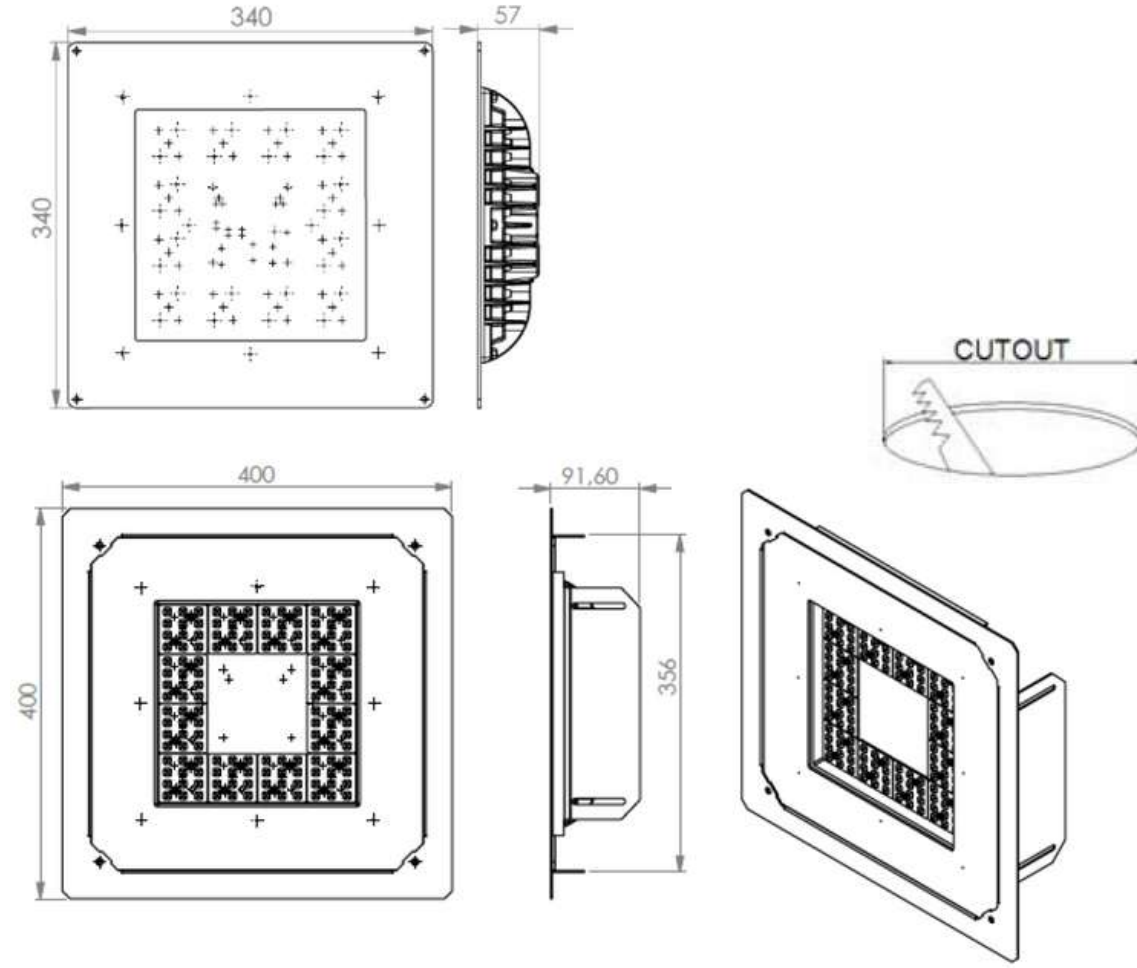

## ALXSYS CANOPPY-2

MİMARİ AYDINLATMA  
ARCHITECTURAL LIGHTING

PROJEKSİYON  
FLOOD LIGHTING

KANOPI AYDINLATMA  
CANOPY LIGHTING

ENDÜSTRİYEL AYDINLATMA  
INDUSTRIAL LIGHTING

MODEL /SIZE	CANOPPY-65	CANOPPY-75	CANOPPY-100
INTERIOR/EXTERIOR	INTERIOR / EXTERIOR	INTERIOR / EXTERIOR	INTERIOR / EXTERIOR
LED	SAMSUNG	SAMSUNG	SAMSUNG
POWER	65W	75W	100W
CCT	2700K-3000K-4000K-5000K-6500K	2700K-3000K-4000K-5000K-6500K	2700K-3000K-4000K-5000K-6500K
CRI	80+	80+	80+
VOLTAGE	180-265 VAC	180-265 VAC	180-265 VAC
BEAM ANGLE	60° ,90°	60° ,90°	60° ,90°
LUMEN OUTPUT	8000LM	9000LM	11500LM
STORAGE TEMPERATURE	-40C / +80C	-40C / +80C	-40C / +80C
OPERATING TEMPERATURE	-40C / +60C	-40C / +60C	-40C / +60C
CONTROL	ON-OFF	ON-OFF	ON-OFF
DIMENSIONS (mm)	W/H/L: 340/340/57	W/H/L: 340/340/57	W/H/L: 340/340/57
PANEL CUT OUT (mm)	W/H: 360/360	W/H: 360/360	W/H: 360/360
HOUSING	DIE ALU, EXT ALU, TEMPERED GLASS	DIE ALU, EXT ALU, TEMPERED GLASS	DIE ALU, EXT ALU, TEMPERED GLASS
CABLES	RUBBER	RUBBER	RUBBER
WARRANTY	5 YEARS	5 YEARS	5 YEARS
IP	67	67	67