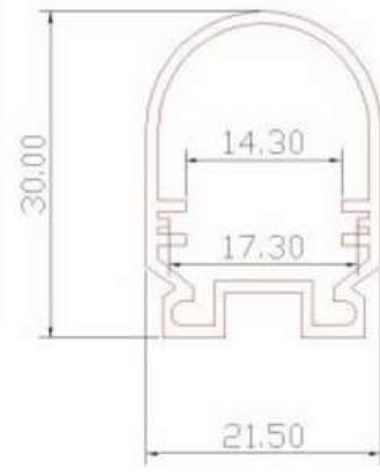

MODEL /SIZE	MISRA-BP	MISRA-KP
INTERIOR/EXTERIOR	INTERIOR / EXTERIOR	INTERIOR / EXTERIOR
LED	CREE / SAMSUNG / SEOUL	CREE / SAMSUNG / SEOUL
POWER	5W/MT – 12W/MT (OPT.)	5W/MT – 12W/MT (OPT.)
CCT	2700K-3000K-4000K-6500K	2700K-3000K-4000K-6500K
CRI	80+	80+
VOLTAGE	24VDC / EXTERNAL DRIVER	24VDC / EXTERNAL DRIVER
BEAM ANGLE	120°	120°
LUMEN OUTPUT	650LM/MT – 1440LM/MT	650LM/MT – 1440LM/MT
STORAGE TEMPERATURE	-40C / +80C	-40C / +80C
OPERATING TEMPERATURE	-40C / +60C	-40C / +60C
CONTROL	ON-OFF / DALI	ON-OFF / DALI
DIMENSIONS (mm)	W/H: 21,5/30	W/H: 17,10/12,5
HOUSING	POLYCARBONATE/ PMMA	POLYCARBONATE/ PMMA
CABLES	RUBBER	RUBBER
WARRANTY	5 YEARS	5 YEARS
IP	67	67

GAMMA ANGLES: