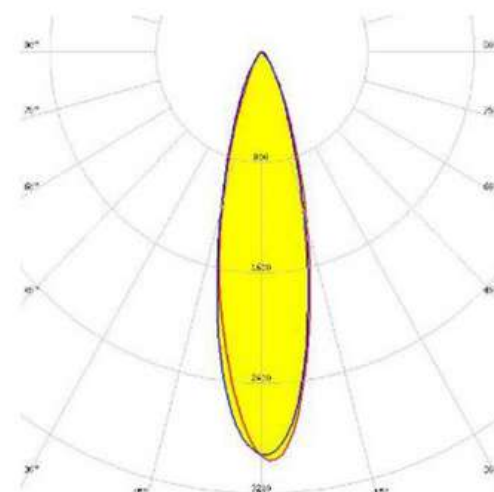

MODEL /SIZE	EYMEN LS32	EYMEN LS62	EYMEN LS92	EYMEN LS122
INTERIOR/EXTERIOR	INTERIOR	INTERIOR	INTERIOR	INTERIOR
LED	CREE / SAMSUNG / SEOUL	CREE / SAMSUNG / SEOUL	CREE / SAMSUNG / SEOUL	CREE / SAMSUNG / SEOUL
POWER	14W	27W	40W	53W
CCT	2700K-3000K-4000K-6500K	2700K-3000K-4000K-6500K	2700K-3000K-4000K-6500K	2700K-3000K-4000K-6500K
CRI	80+	80+	80+	80+
VOLTAGE	180-265 VAC / EXTERNAL DRIVER	180-265 VAC / EXTERNAL DRIVER	180-265 VAC / EXTERNAL DRIVER	180-265 VAC / EXTERNAL DRIVER
BEAM ANGLE	15°, 25°, 40°, 20x45°	15°, 25°, 40°, 20x45°	15°, 25°, 40°, 20x45°	15°, 25°, 40°, 20x45°
LUMEN OUTPUT	1400LM	2700LM	4000LM	5300LM
STORAGE TEMPERATURE	-40C / +80C	-40C / +80C	-40C / +80C	-40C / +80C
OPERATING TEMPERATURE	-40C / +60C	-40C / +60C	-40C / +60C	-40C / +60C
CONTROL	ON-OFF / DALI	ON-OFF / DALI	ON-OFF / DALI	ON-OFF / DALI
DIMENSIONS (mm)	W/H/L: 31,5/58/310	W/H/L: 31,5/58/610	W/H/L: 31,5/58/910	W/H/L: 31,5/58/1210
HOUSING	EXT ALU, UV STABILIZED PMMA	EXT ALU, UV STABILIZED PMMA	EXT ALU, UV STABILIZED PMMA	EXT ALU, UV STABILIZED PMMA
CABLES	RUBBER	RUBBER	RUBBER	RUBBER
WARRANTY	5 YEARS	5 YEARS	5 YEARS	5 YEARS
IP	40	40	40	40

GAMMA ANGLES:

15°

25°

40°

20X45°