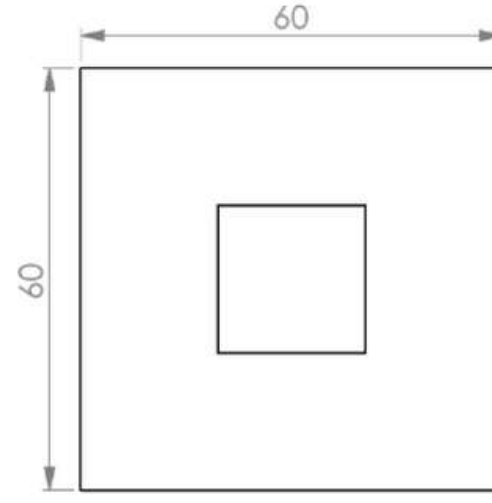

ASYS LIGHT

ALXSYS DOLI DATASHEET