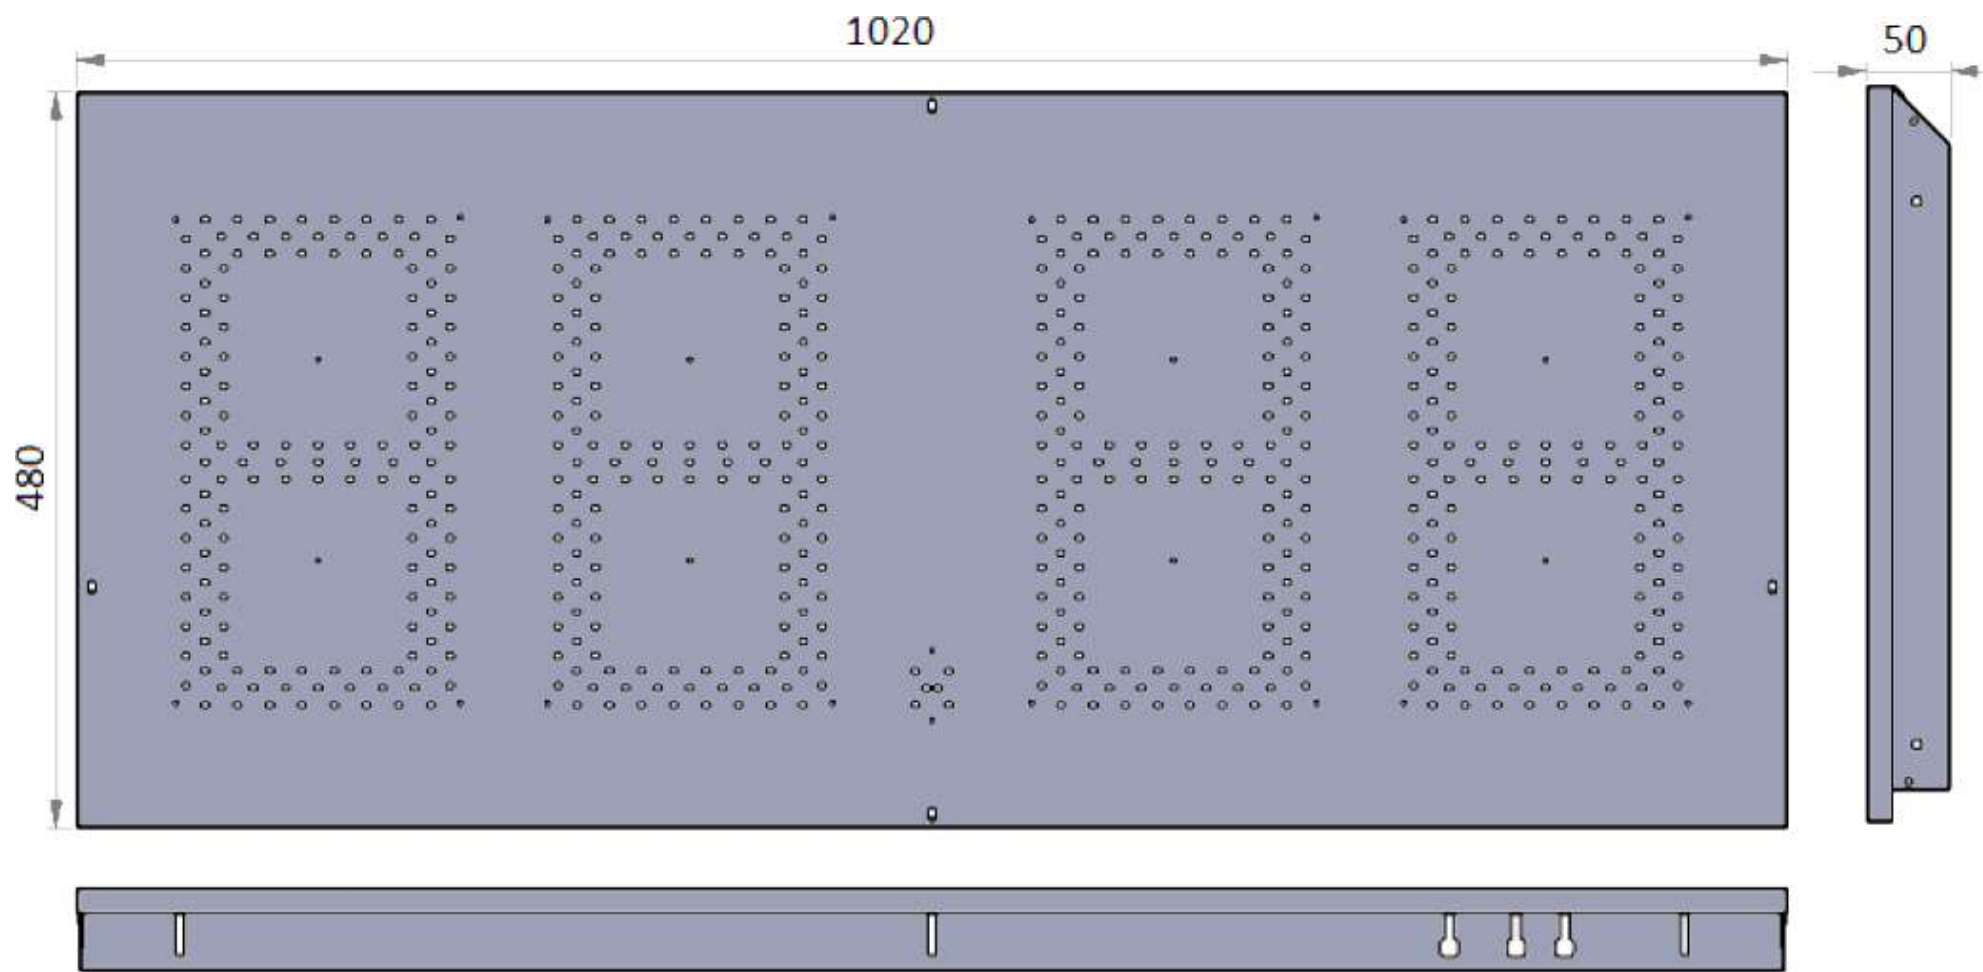

ALXSYS 1020X480