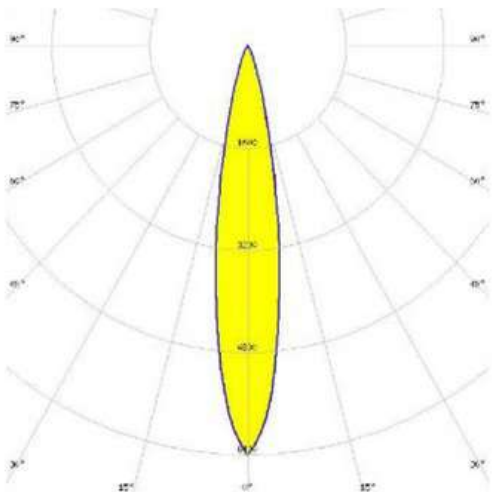

GAMMA ANGLES:

15°