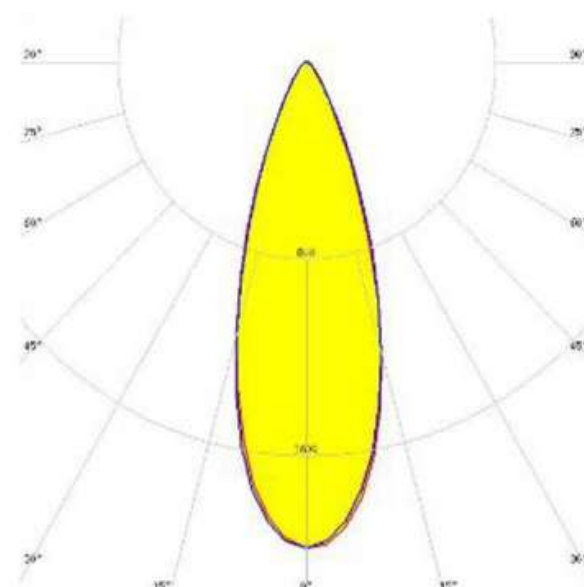

ASYS LIGHT

ALXSYS NANO DATASHEET

MODEL /SIZE	NANO
INTERIOR/EXTERIOR	INTERIOR / EXTERIOR
LED	CREE / SAMSUNG / SEOUL
POWER	3W
CCT	2700K-3000K-4000K-6500K
CRI	80+
VOLTAGE	180-265 VAC / EXTERNAL DRIVER
BEAM ANGLE	19°, 35°, 20X40°
LUMEN OUTPUT	276LM
STORAGE TEMPERATURE	-40C / +80C
OPERATING TEMPERATURE	-40C / +60C
CONTROL	ON-OFF / DALI
DIMENSIONS (mm)	Q/H: 32,5/90
HOUSING	EXT ALU, TEMPERED GLASS
CABLES	RUBBER
WARRANTY	5 YEARS
IP	67

GAMMA ANGLES:

19°

35°

20X40°