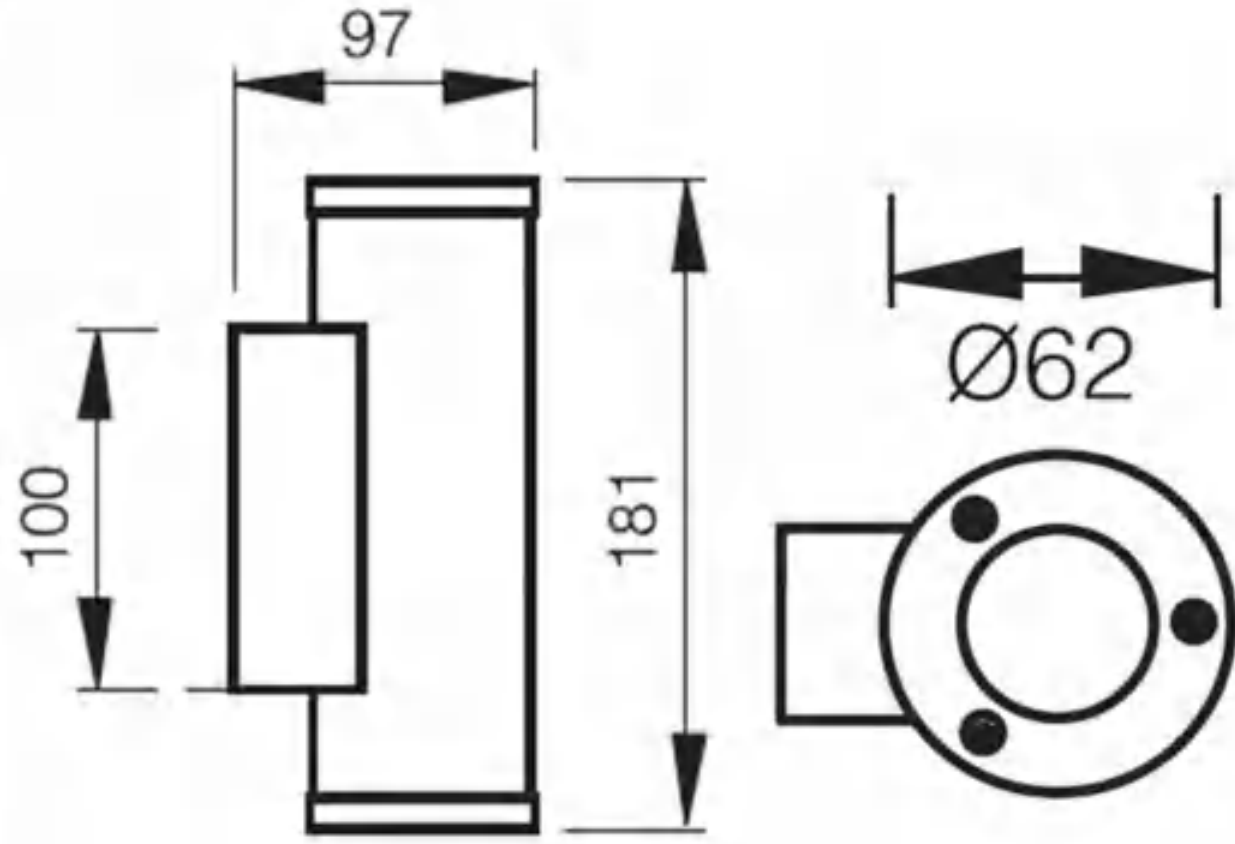

# ASYS LIGHT

ALXSYS CLYDE DATASHEET

MODEL /SIZE	CLYDE	CLYDE
INTERIOR/EXTERIOR	EXTERIOR	INTERIOR
LED	CREE / SAMSUNG / SEOUL	CREE / SAMSUNG / SEOUL
POWER	10W	10W
CCT	2700K-3000K-4000K	2700K-3000K-4000K
CRI	80+	80+
VOLTAGE	180-265 VAC	180-265 VAC
BEAM ANGLE	10°,25°,40°,	10°,25°,40°,
LUMEN OUTPUT	88LM	88LM
STORAGE TEMPERATURE	-40C / +80C	-40C / +80C
OPERATING TEMPERATURE	-40C / +60C	-40C / +60C
CONTROL	ON-OFF	ON-OFF
DIMENSIONS (mm)	Q/H: 62/181	Q/H: 62/181
HOUSING	EXT ALU	EXT ALU
CABLES	RUBBER	RUBBER
WARRANTY	5 YEARS	5 YEARS
IP	67	20