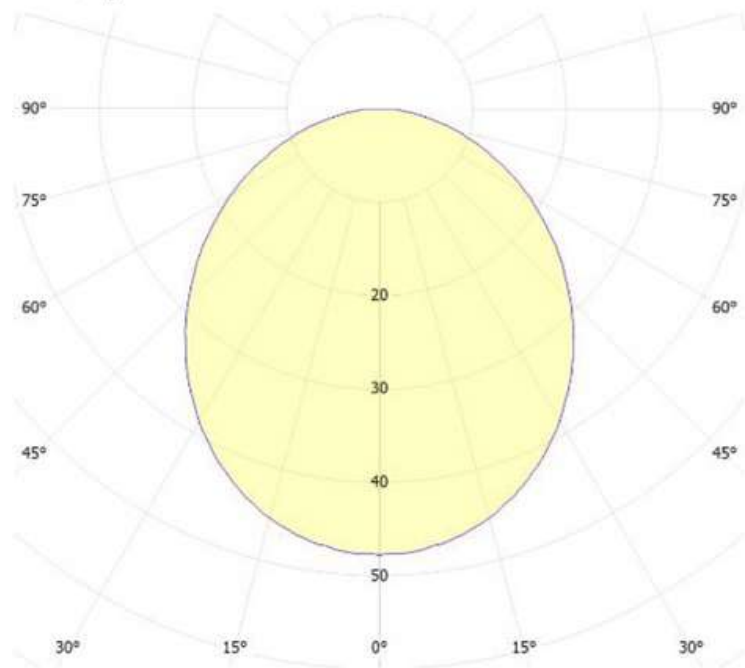

GAMMA ANGLES:

120° /BP