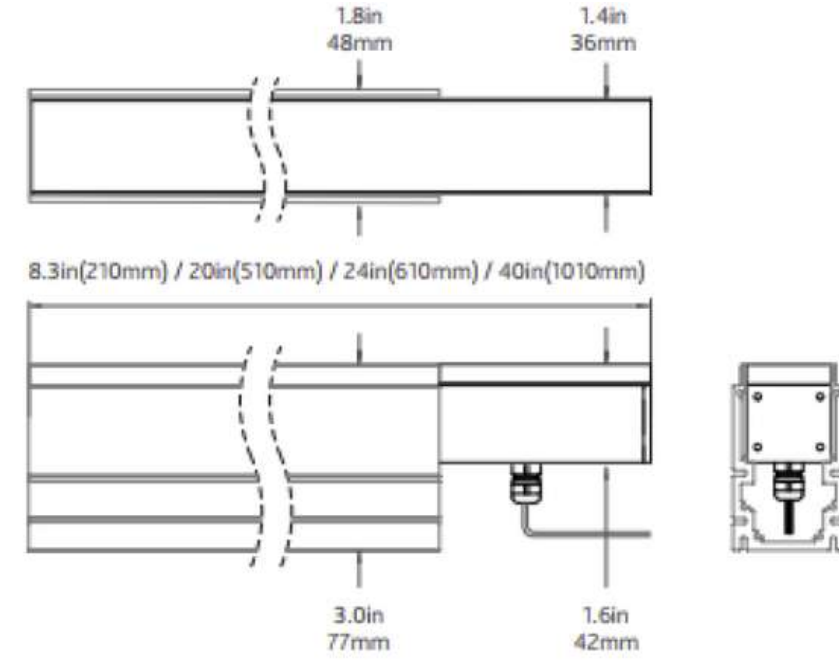

ASYS LIGHT

ALXSYS ARES LOTUS DATASHEET