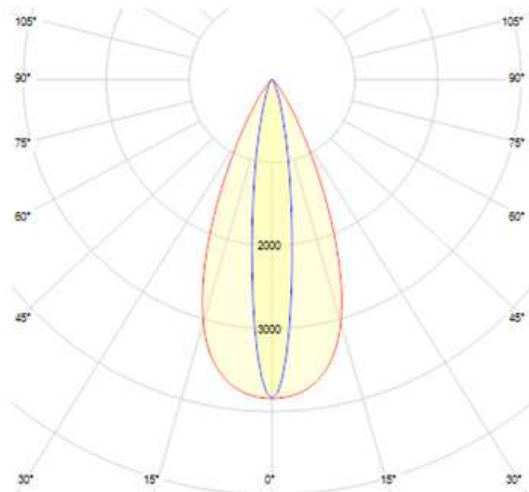

GAMMA ANGLES:

10°x40°