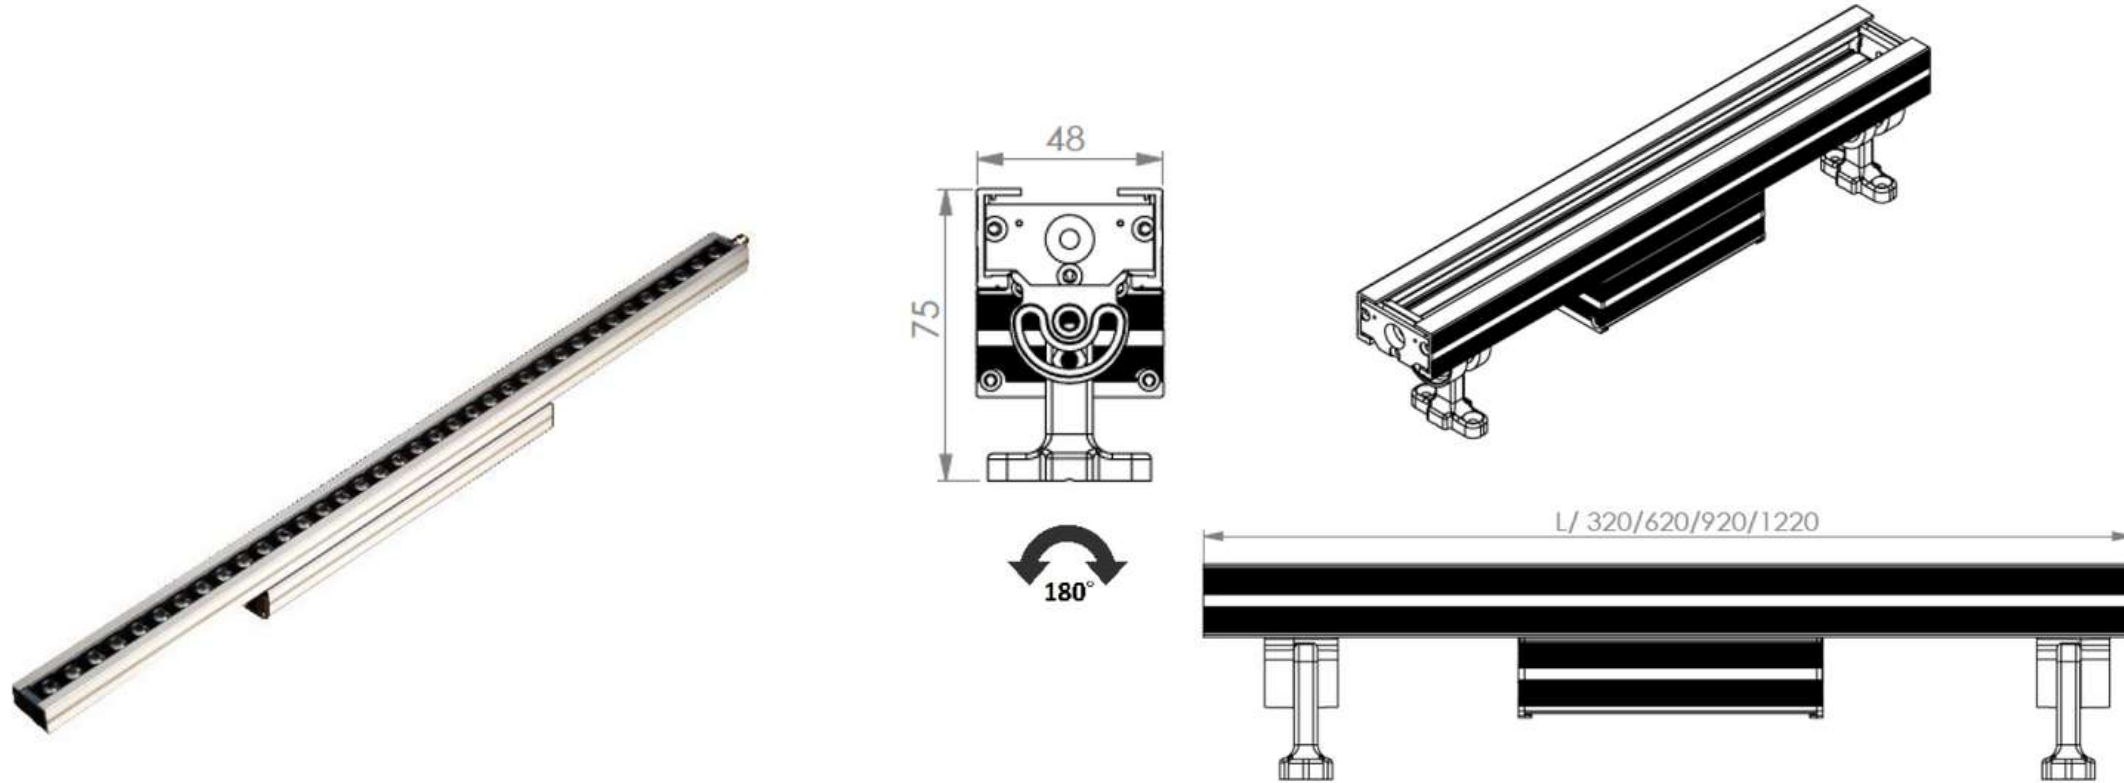

## ALXSYS AREN

MİMARİ AYDINLATMA  
ARCHITECTURAL LIGHTING

DUVAR BOYAMA (dış mekan)  
WALLWASH (outdoor)

MODEL /SIZE	AREN LS32	AREN LS62	AREN LS92	AREN LS122
INTERIOR/EXTERIOR	INTERIOR / EXTERIOR	INTERIOR / EXTERIOR	INTERIOR / EXTERIOR	INTERIOR / EXTERIOR
LED	CREE / SAMSUNG / SEOUL	CREE / SAMSUNG / SEOUL	CREE / SAMSUNG / SEOUL	CREE / SAMSUNG / SEOUL
POWER	14W	27W	40W	53W
CCT	2700K-3000K-4000K-6500K	2700K-3000K-4000K-6500K	2700K-3000K-4000K-6500K	2700K-3000K-4000K-6500K
CRI	80+	80+	80+	80+
VOLTAGE	180-265 VAC	180-265 VAC	180-265 VAC	180-265 VAC
BEAM ANGLE	10°, 15°, 25°, 10X60°, 20X45°	10°, 15°, 25°, 10X60°, 20X45°	10°, 15°, 25°, 10X60°, 20X45°	10°, 15°, 25°, 10X60°, 20X45°
LUMEN OUTPUT	1200LM	2700LM	4000LM	5300LM
STORAGE TEMPERATURE	-40C / +80C	-40C / +80C	-40C / +80C	-40C / +80C
OPERATING TEMPERATURE	-40C / +60C	-40C / +60C	-40C / +60C	-40C / +60C
CONTROL	ON-OFF / DALI	ON-OFF / DALI	ON-OFF / DALI	ON-OFF / DALI
DIMENSIONS (mm)	W/H/L: 48/75/320	W/H/L: 48/75/620	W/H/L: 48/75/920	W/H/L: 48/75/1220
HOUSING	EXT ALU, UV STABILIZED PMMA	EXT ALU, UV STABILIZED PMMA	EXT ALU, UV STABILIZED PMMA	EXT ALU, UV STABILIZED PMMA
CABLES	RUBBER	RUBBER	RUBBER	RUBBER
WARRANTY	5 YEARS	5 YEARS	5 YEARS	5 YEARS
IP	67	67	67	67