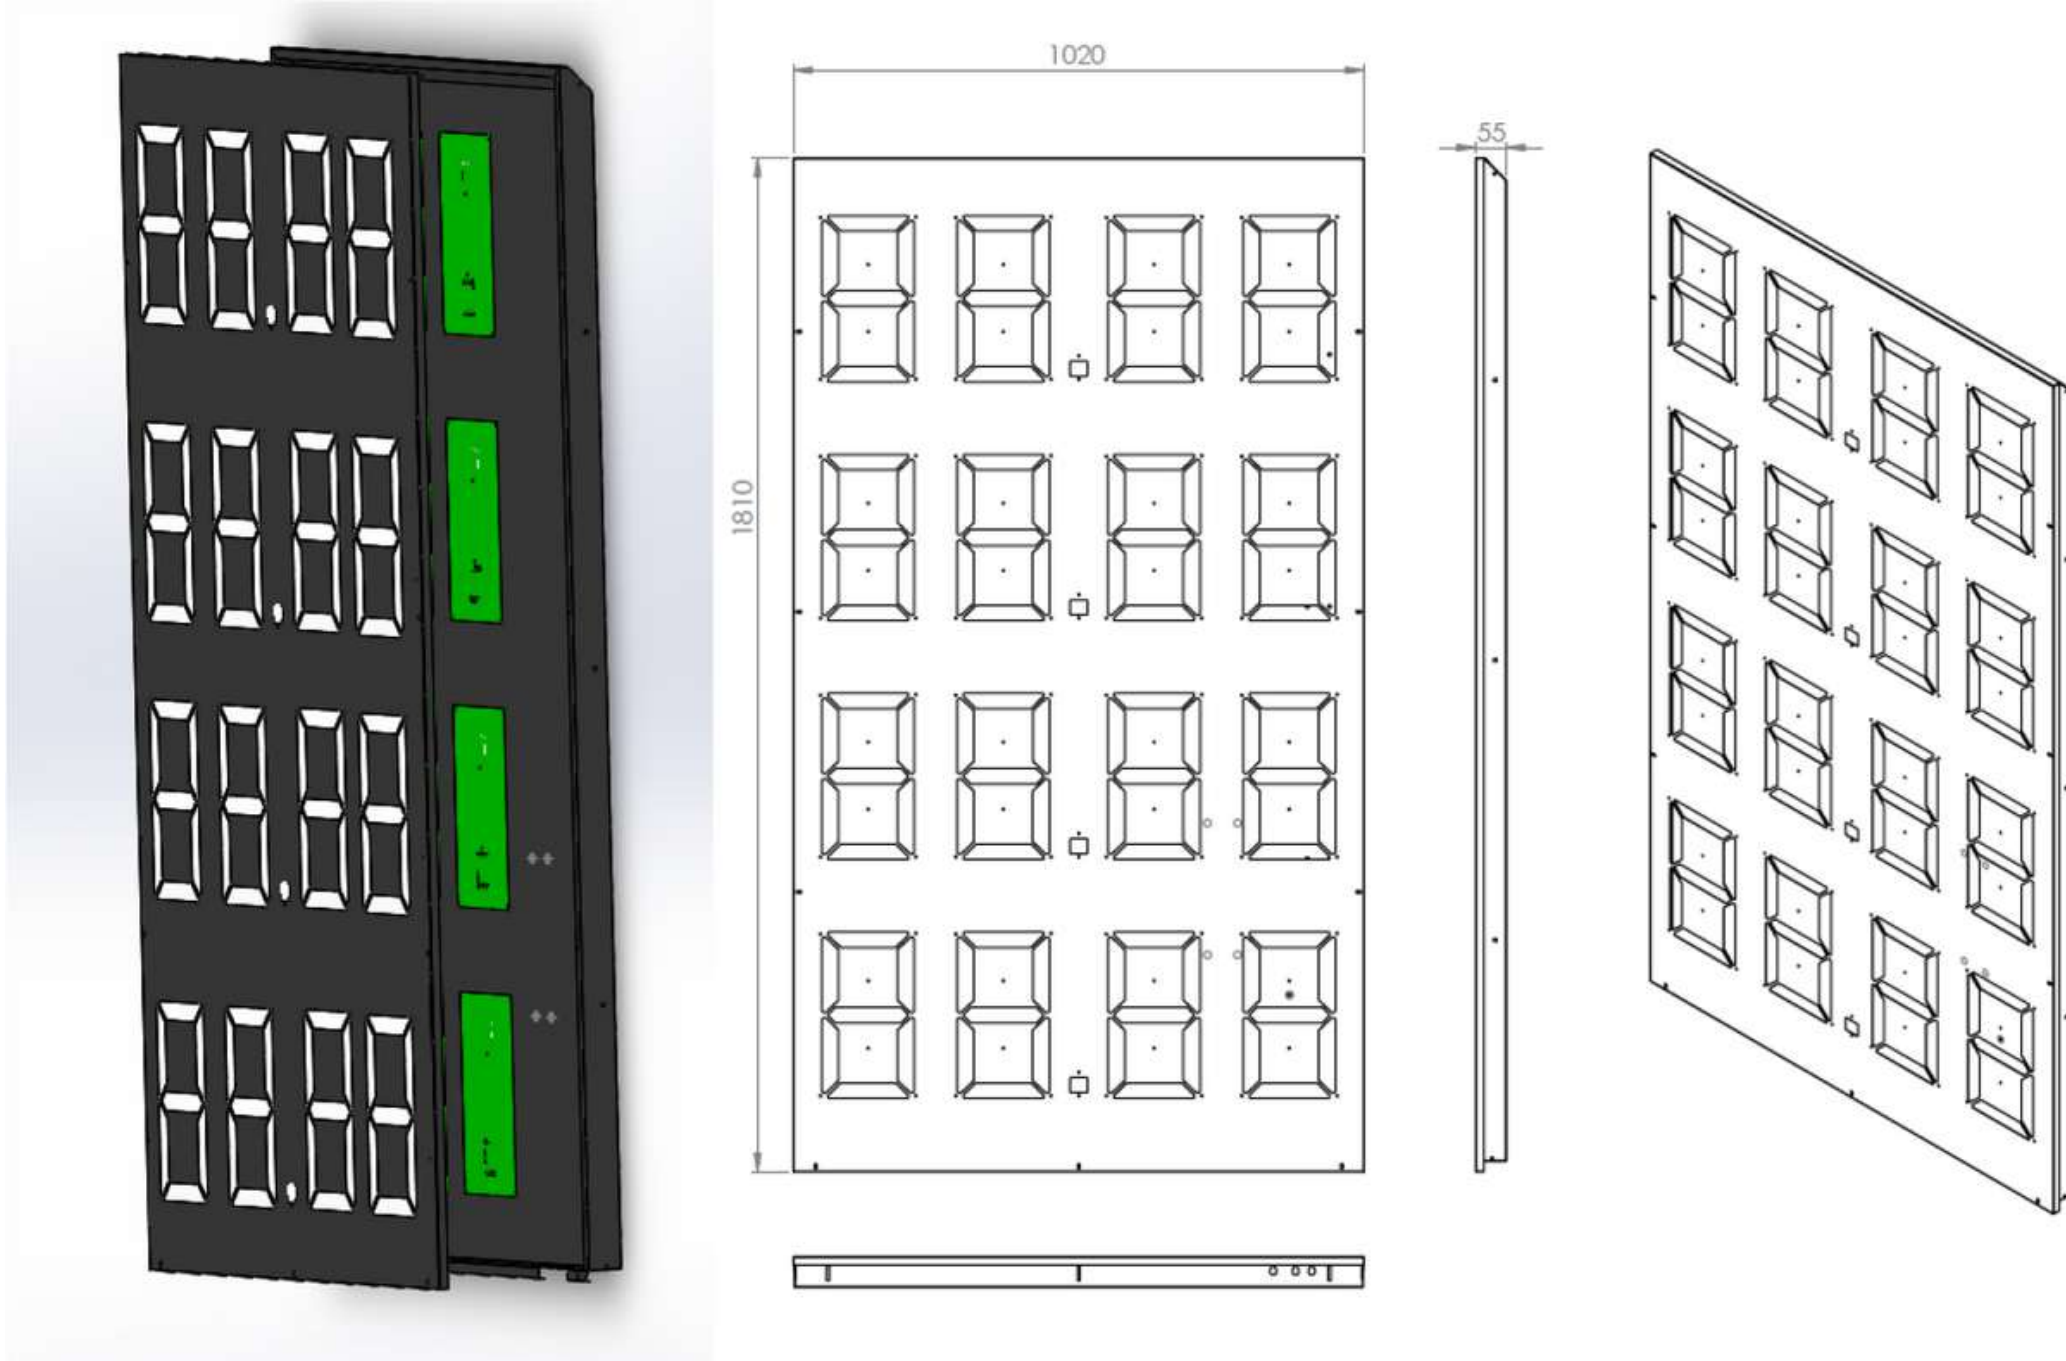

OPTIONS	SPECT	SIGN 1020X1810	
INPUT	RATED INPUT VOLTAGE	220-240V AC	
	RANGE OF INPUT VOLTAGE	110-240V AC	
	FREQUENCY (Hz)	50/60 Hz	
OUTPUT	PANEL SIZE (mm)	1020x1810x55	
	DIGIT SIZE (mm)	296,80x165,05	
	CCT	6500K	
	CRI	80+	
	BEAM ANGLE	120°	
	POWER CONSUMPTION	<200W	
	BRIGHTNESS ADJUSTMENT	% 10-100 DIM	
	LED CHIP	CREE / SAMSUNG / SEOUL	
	RATED LOAD	200W MAX	
	ENVIROMENT	OPERATING AMBIENT TEMPERATURE	-40°C / +80°C
STORAGE TEMPERATURE		-40°C / +80°C	
HUMIDITY		%10-90 RH	
LIFE TIME (Hour)		50.000 @45°C	
WARRANTY		5 YEARS