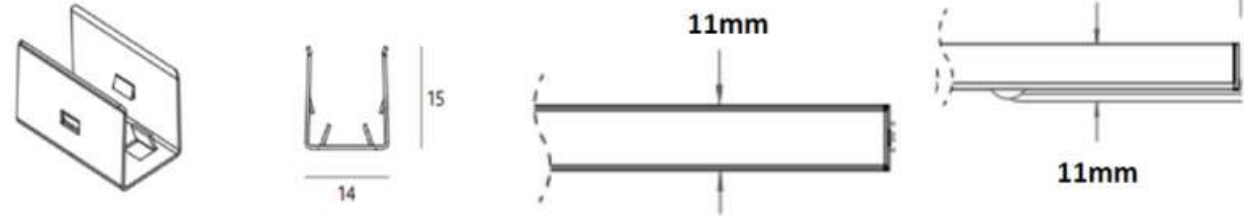

MODEL /SIZE	LENA
INTERIOR/EXTERIOR	INTERIOR
LED	CREE / SAMSUNG / SEOUL
POWER	5W/MT - 12W/MT
CCT	2700K-3000K-4000K-6500K
CRI	80+
VOLTAGE	24VDC / EXTERNAL DRIVER
BEAM ANGLE	120°
LUMEN OUTPUT	650LM/MT – 1440LM/MT
STORAGE TEMPERATURE	-40C / +80C
OPERATING TEMPERATURE	-40C / +60C
CONTROL	ON-OFF / DALI
DIMENSIONS (mm)	W/H: 11/11
HOUSING	EXT ALU, UV STABILIZED PMMA
CABLES	RUBBER
WARRANTY	5 YEARS
IP	40

GAMMA ANGLES:

120°