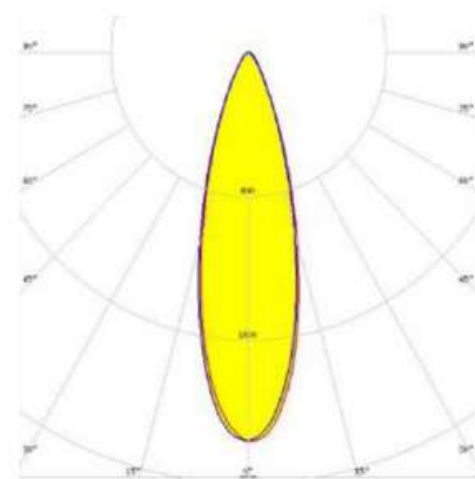

MODEL /SIZE	DAISY
INTERIOR/EXTERIOR	INTERIOR / EXTERIOR
LED	CREE / SAMSUNG / SEOUL
POWER	6W
CCT	2700K-3000K-4000K-5000K-6500K
CRI	80+
VOLTAGE	180-265VAC / EXTERNAL DRIVER
BEAM ANGLE	10°-30°
LUMEN OUTPUT	480LM
STORAGE TEMPERATURE	-40C / +80C
OPERATING TEMPERATURE	-40C / +60C
CONTROL	ON-OFF / DALI
DIMENSIONS (mm)	Q/H: 99 / 166,5
PANEL CUT OUT (mm)	Q:92
HOUSING	EXT ALU / TEMPERED GLASS
CABLES	RUBBER
WARRANTY	5 YEARS
IP	67

GAMMA ANGLE:

10°

30°