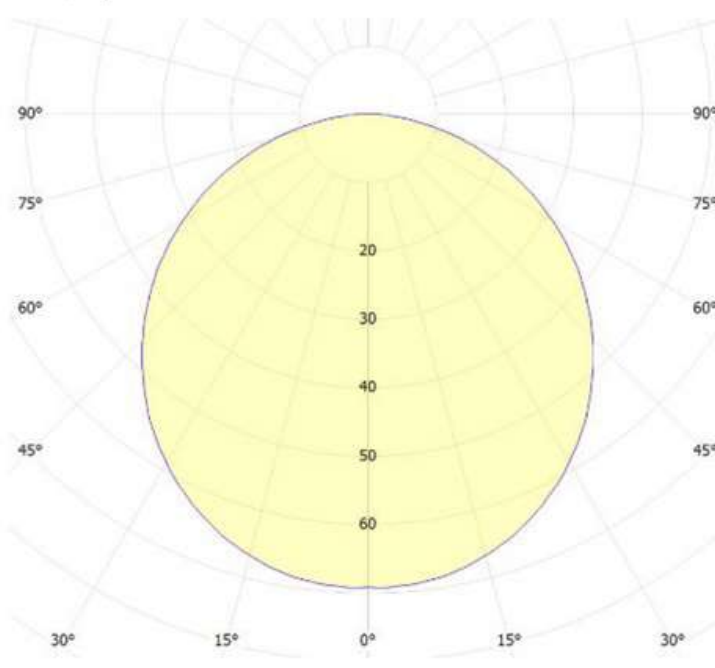

MODEL /SIZE	MISRA-BP	MISRA-KP
INTERIOR/EXTERIOR	INTERIOR / EXTERIOR	INTERIOR / EXTERIOR
LED	CREE / SAMSUNG / SEOUL	CREE / SAMSUNG / SEOUL
POWER	5W/MT – 12W/MT (OPT.)	5W/MT – 12W/MT (OPT.)
CCT	2700K-3000K-4000K-6500K	2700K-3000K-4000K-6500K
CRI	80+	80+
VOLTAGE	24VDC / EXTERNAL DRIVER	24VDC / EXTERNAL DRIVER
BEAM ANGLE	120°	120°
LUMEN OUTPUT	650LM/MT – 1440LM/MT	650LM/MT – 1440LM/MT
STORAGE TEMPERATURE	-40C / +80C	-40C / +80C
OPERATING TEMPERATURE	-40C / +60C	-40C / +60C
CONTROL	ON-OFF / DALI	ON-OFF / DALI
DIMENSIONS (mm)	W/H: 21,5/30	W/H: 17,10/12,5
HOUSING	POLYCARBONATE/ PMMA	POLYCARBONATE/ PMMA
CABLES	RUBBER	RUBBER
WARRANTY	5 YEARS	5 YEARS
IP	67	67

GAMMA ANGLES:

120° /KP