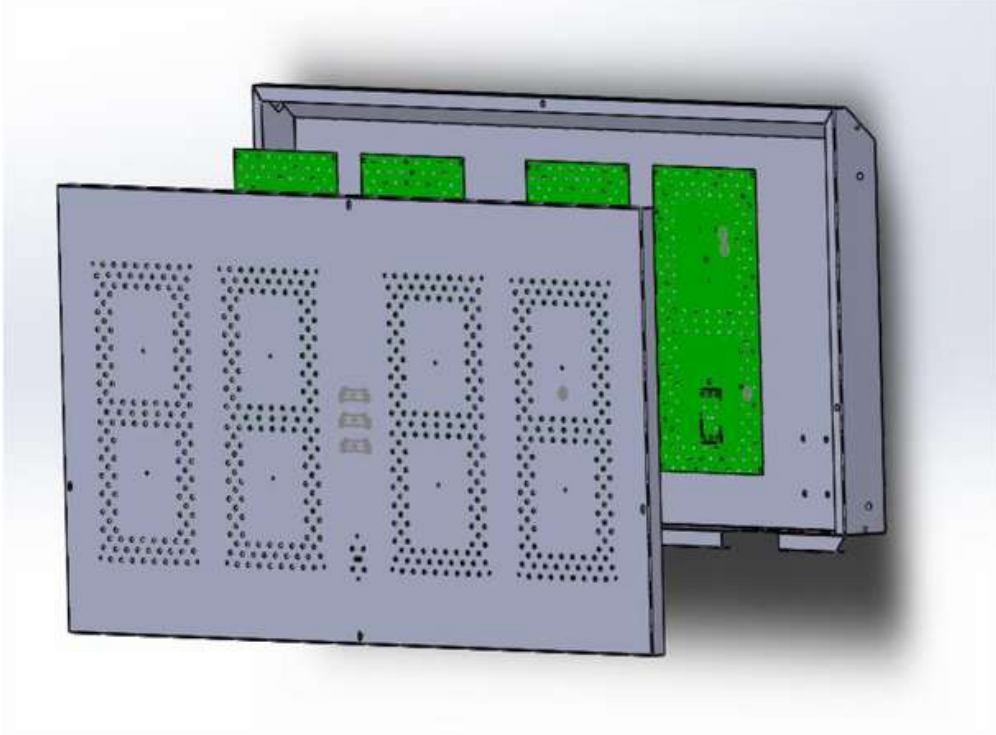

OPTIONS	SPECT	SIGN 1020X480X50
INPUT	RATED INPUT VOLTAGE	220-240V AC
	RANGE OF INPUT VOLTAGE	110-240V AC
	FREQUENCY (Hz)	50/60 Hz
OUTPUT	PANEL SIZE (mm)	1020x480X55
	DIGIT SIZE (mm)	296,80x165,05
	CCT	6500K
	CRI	80+
	BEAM ANGLE	120°
	POWER CONSUMPTION	<60W
	BRIGHTNESS ADJUSTMENT	% 10-100 DIM
	LED CHIP	CREE / SAMSUNG / SEOUL
	RATED LOAD	48W MAX
ENVIROMENT	OPERATING AMBIENT TEMPERATURE	-40°C / +80°C
	STORAGE TEMPERATURE	-40°C / +80°C
	HUMIDITY	%10-90 RH
	LIFE TIME (Hour)	50.000 @45°C
WARRANTY		5 YEARS