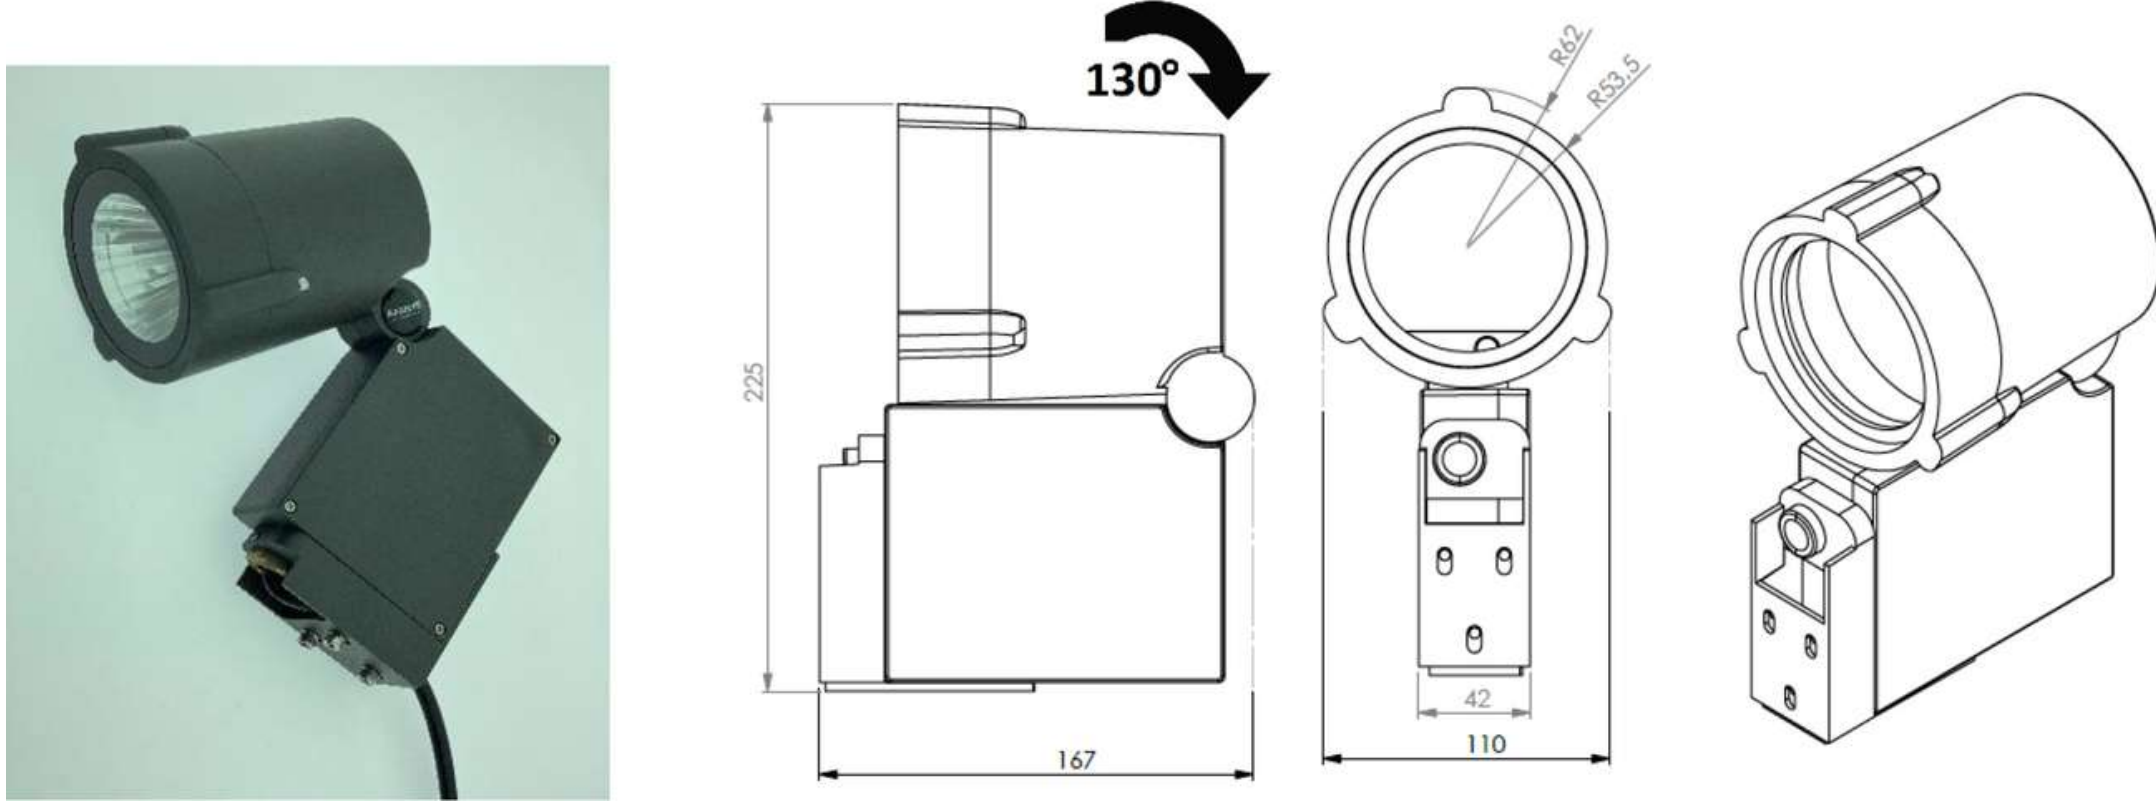

## ALXSYS TERRA

MİMARİ AYDINLATMA  
ARCHITECTURAL LIGHTING

DEKORATİF AYDINLATMA  
(iç mekan - dış mekan)  
DECORATIVE LIGHTING  
(indoor - outdoor)

MODEL /SIZE	TERRA-20W	TERRA-30W
INTERIOR/EXTERIOR	INTERIOR / EXTERIOR	INTERIOR / EXTERIOR
LED	CREE / SAMSUNG / SEOUL	CREE / SAMSUNG / SEOUL
POWER	20W	30W
CCT	2700K-3000K-4000K	2700K-3000K-4000K
CRI	80+	80+
VOLTAGE	180-265VAC	180-265VAC
BEAM ANGLE	17° - 30° - 50°	17° - 30° - 50°
LUMEN OUTPUT	1840LM	2700LM
STORAGE TEMPERATURE	-40C / +80C	-40C / +80C
OPERATING TEMPERATURE	-40C / +60C	-40C / +60C
CONTROL	ON-OFF / DALI	ON-OFF / DALI
DIMENSIONS (mm)	Q/W/H/L: 107/110/225/167	Q/W/H/L: 107/110/225/167
HOUSING	DIE ALU, TEMPERED GLASS	DIE ALU, TEMPERED GLASS
CABLES	RUBBER	RUBBER
WARRANTY	5 YEARS	5 YEARS
IP	67	67