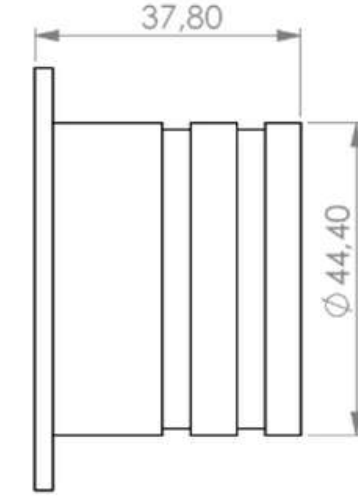

ASYS LIGHT

ALXSYS DOLI DATASHEET