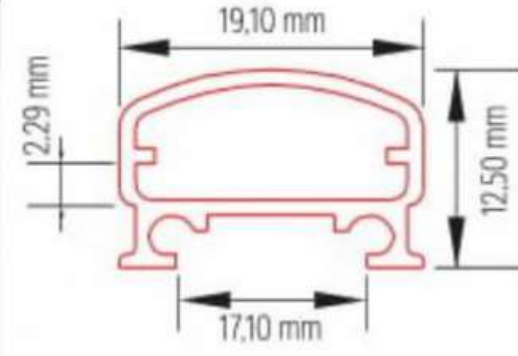

MODEL /SIZE	MISRA-BP	MISRA-KP
INTERIOR/EXTERIOR	INTERIOR / EXTERIOR	INTERIOR / EXTERIOR
LED	CREE / SAMSUNG / SEOUL	CREE / SAMSUNG / SEOUL
POWER	5W/MT – 12W/MT (OPT.)	5W/MT – 12W/MT (OPT.)
CCT	2700K-3000K-4000K-6500K	2700K-3000K-4000K-6500K
CRI	80+	80+
VOLTAGE	24VDC / EXTERNAL DRIVER	24VDC / EXTERNAL DRIVER
BEAM ANGLE	120°	120°
LUMEN OUTPUT	650LM/MT – 1440LM/MT	650LM/MT – 1440LM/MT
STORAGE TEMPERATURE	-40C / +80C	-40C / +80C
OPERATING TEMPERATURE	-40C / +60C	-40C / +60C
CONTROL	ON-OFF / DALI	ON-OFF / DALI
DIMENSIONS (mm)	W/H: 21,5/30	W/H: 17,10/12,5
HOUSING	POLYCARBONATE/ PMMA	POLYCARBONATE/ PMMA
CABLES	RUBBER	RUBBER
WARRANTY	5 YEARS	5 YEARS
IP	67	67

GAMMA ANGLES: