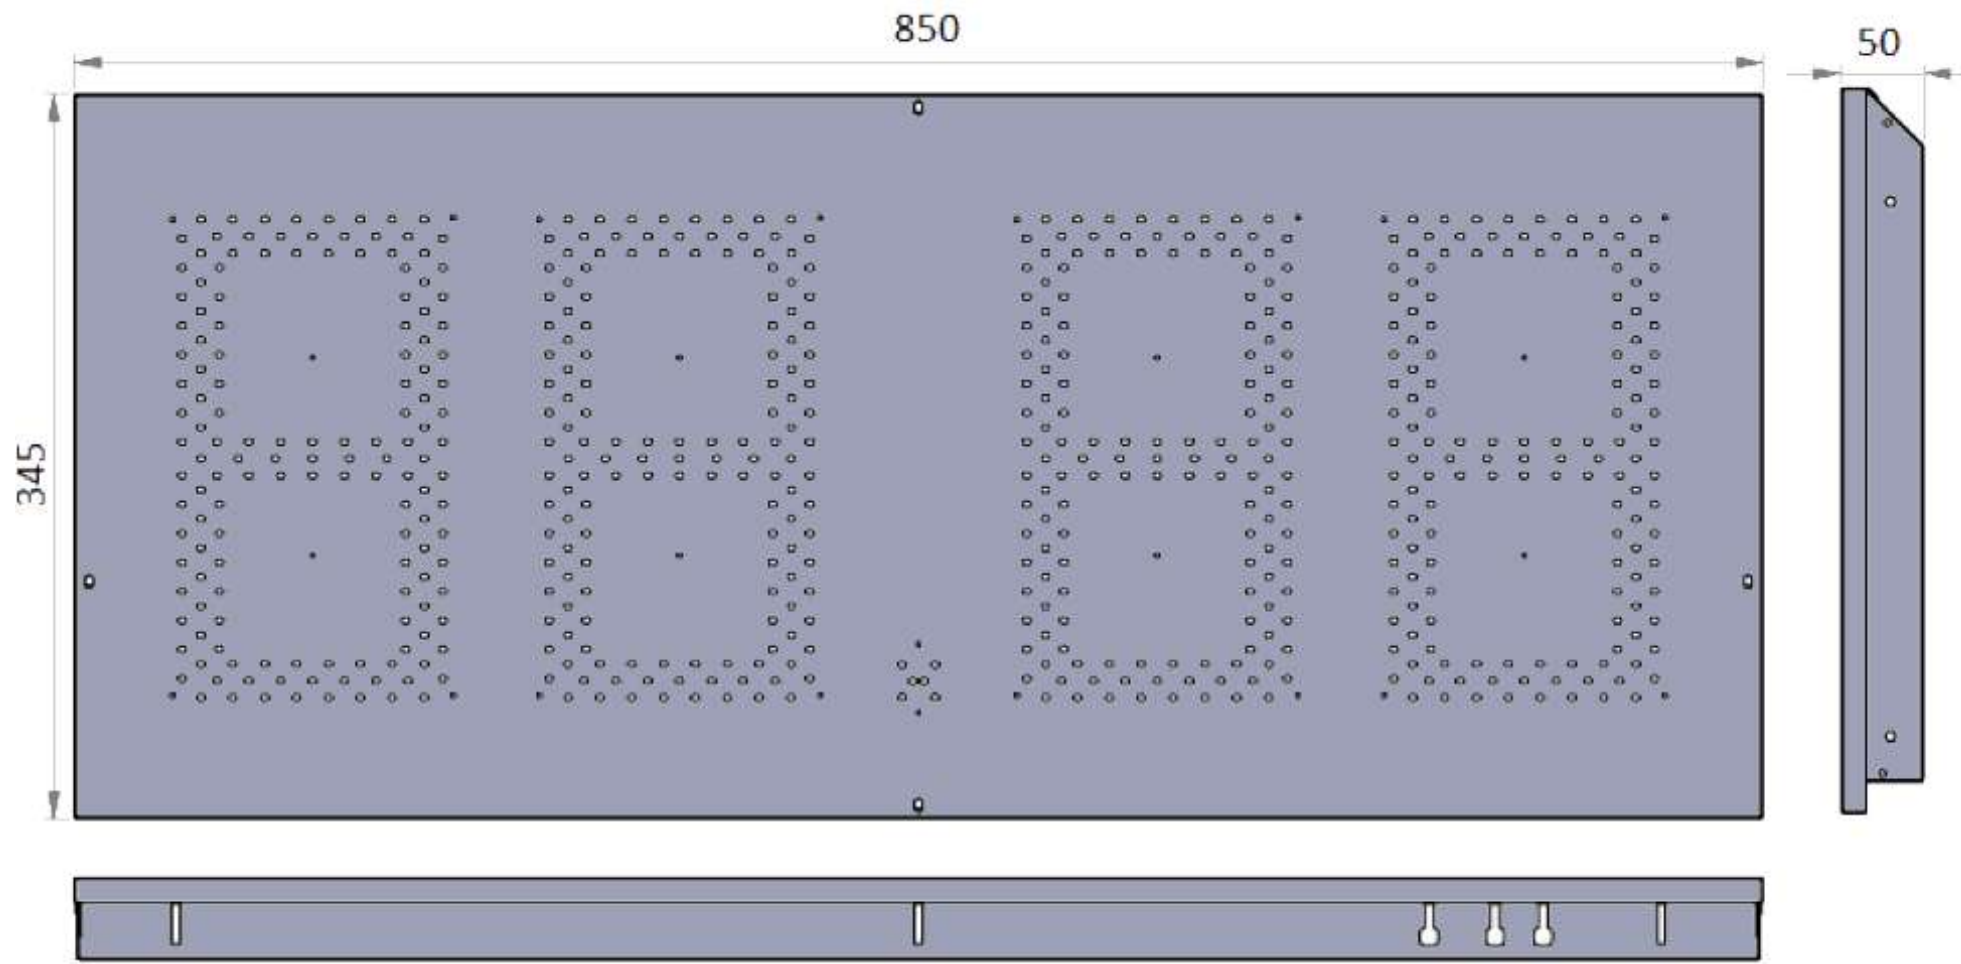

ALXSYS 850X345