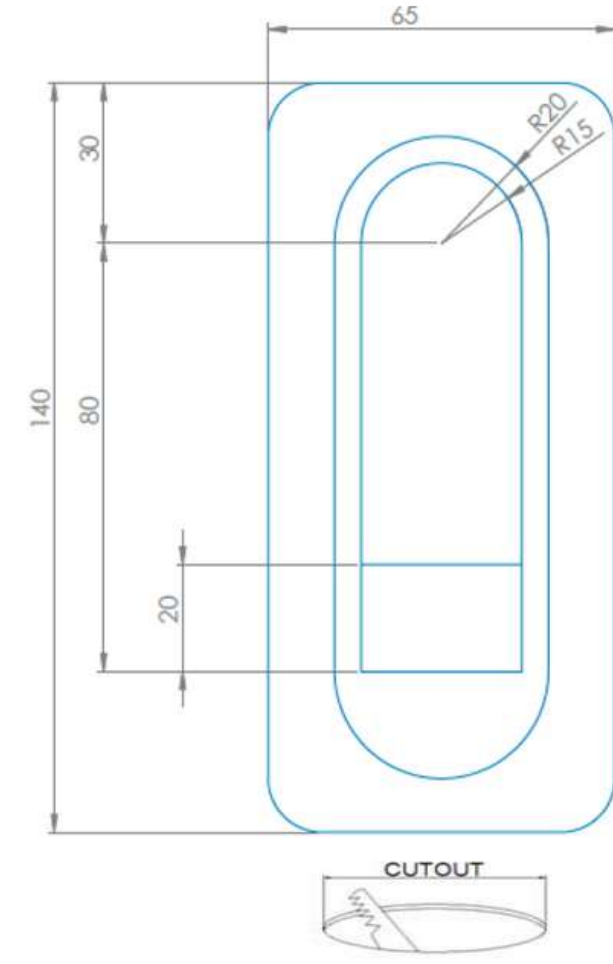

asys LIGHT

ALXSYS COMET DATASHEET