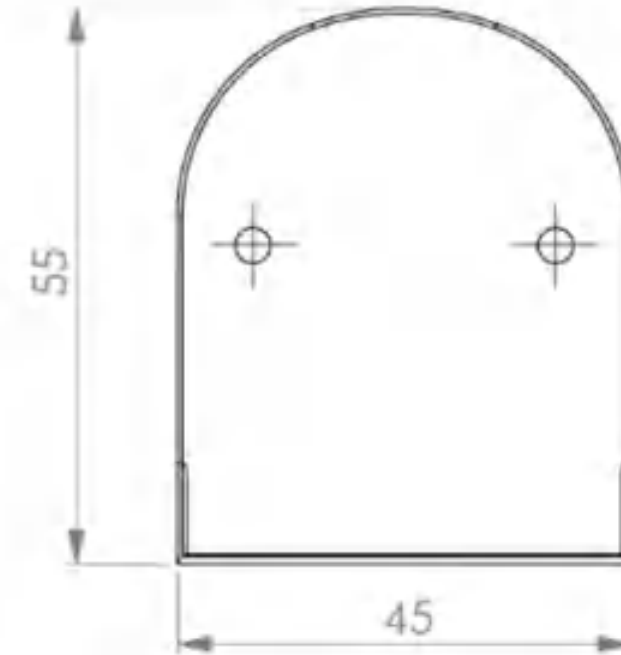

MODEL /SIZE	LUKE-600	LUKE-1200
INTERIOR/EXTERIOR	INTERIOR / EXTERIOR	INTERIOR / EXTERIOR
LED	CREE / SAMSUNG / SEOUL	CREE / SAMSUNG / SEOUL
POWER	20W	40W
CCT	2700K-3000K-4000K-6500K	2700K-3000K-4000K-6500K
CRI	80+	80+
VOLTAGE	180-265 VAC	180-265 VAC
BEAM ANGLE	120°	120°
LUMEN OUTPUT	2240LM	4480LM
STORAGE TEMPERATURE	-40C / +80C	-40C / +80C
OPERATING TEMPERATURE	-40C / +60C	-40C / +60C
CONTROL	ON-OFF / DALI	ON-OFF / DALI
DIMENSIONS (mm)	W/H/L: 55/45/600	W/H/L: 55/45/1200
HOUSING	EXT ALU, UV STABILIZED PMMA	EXT ALU, UV STABILIZED PMMA
CABLES	RUBBER	RUBBER
WARRANTY	5 YEARS	5 YEARS
IP	44	44

GAMMA ANGLES:

120°