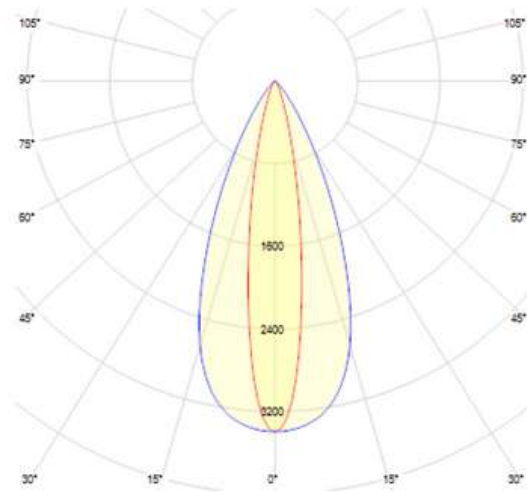

ASYS LIGHT

ALXSYS CLYDE-X DATASHEET

MODEL /SIZE	CLYDE X	CLYDE X
INTERIOR/EXTERIOR	EXTERIOR	INTERIOR
LED	CREE / SAMSUNG / SEOUL	CREE / SAMSUNG / SEOUL
POWER	10W	10W
CCT	2700K-3000K-4000K	2700K-3000K-4000K
CRI	80+	80+
VOLTAGE	180-265 VAC	180-265 VAC
BEAM ANGLE	10°x40°, 25°x40°	10°x40°, 25°x40°
LUMEN OUTPUT	88LM	88LM
STORAGE TEMPERATURE	-40C / +80C	-40C / +80C
OPERATING TEMPERATURE	-40C / +60C	-40C / +60C
CONTROL	ON-OFF	ON-OFF
DIMENSIONS (mm)	Q/H: 62/181	Q/H: 62/181
HOUSING	EXT ALU	EXT ALU
CABLES	RUBBER	RUBBER
WARRANTY	5 YEARS	5 YEARS
IP	67	20

GAMMA ANGLES:

10°x40°

25°x 40°