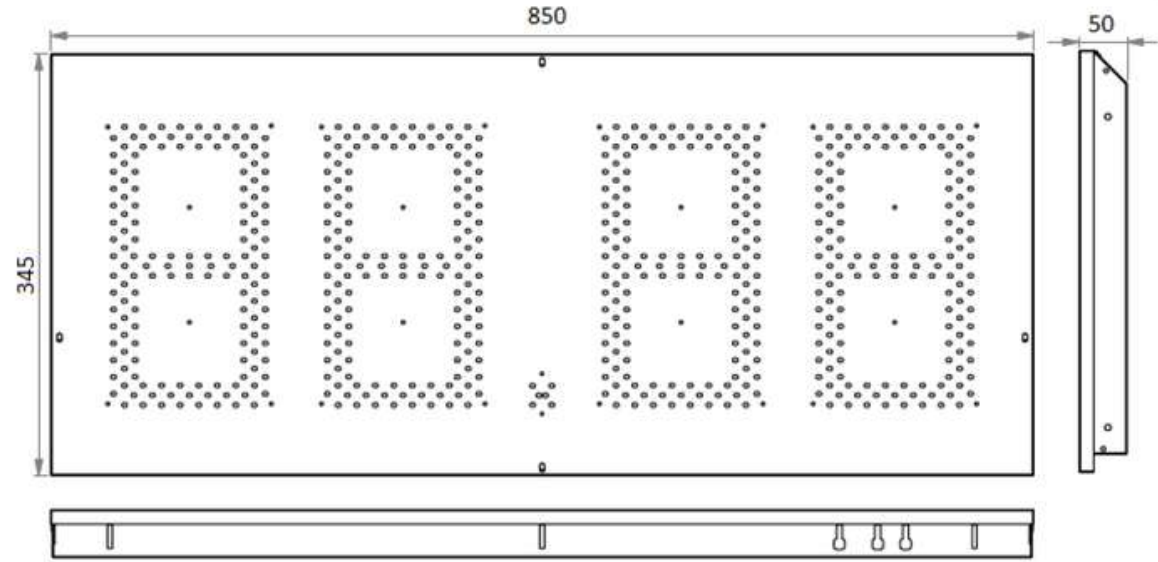

OPTIONS	SPECT	SIGN 850X345X50
INPUT	RATED INPUT VOLTAGE	220-240V AC
	RANGE OF INPUT VOLTAGE	110-240V AC
	FREQUENCY (Hz)	50/60 Hz
OUTPUT	PANEL SIZE (mm)	850X345X50
	DIGIT SIZE (mm)	296,80x165,05
	CCT	6500K
	CRI	80+
	BEAM ANGLE	120°
	POWER CONSUMPTION	<60W
	BRIGHTNESS ADJUSTMENT	% 10-100 DIM
	LED CHIP	CREE / SAMSUNG / SEOUL
	RATED LOAD	48W MAX
ENVIROMENT	OPERATING AMBIENT TEMPERATURE	-40°C / +80°C
	STORAGE TEMPERATURE	-40°C / +80°C
	HUMIDITY	%10-90 RH
	LIFE TIME (Hour)	50.000 @45°C
WARRANTY		5 YEARS